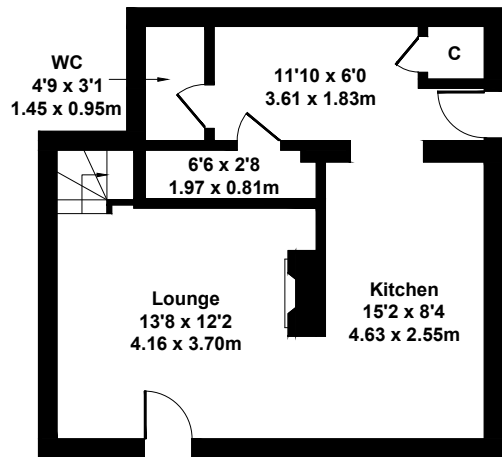

Cottages - Mount Pleasant

Approximate Gross Internal Area
1959 sq ft - 182 sq m

COTTAGE 1 GROUND FLOOR

COTTAGE 1 FIRST FLOOR

COTTAGE 7 GROUND FLOOR

COTTAGE 7 FIRST FLOOR

Not to Scale. Produced by The Plan Portal 2023
For Illustrative Purposes Only.