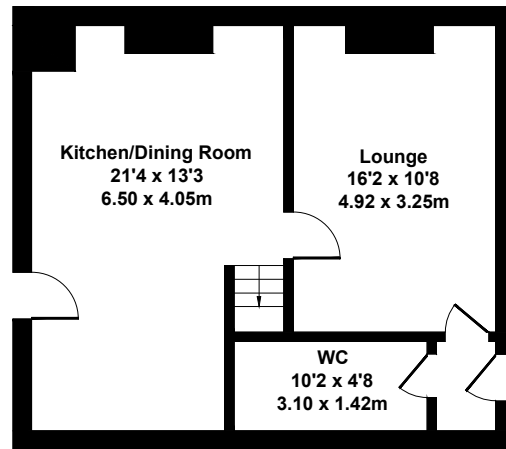

Cottages - Mount Pleasant

Approximate Gross Internal Area
1959 sq ft - 182 sq m

COTTAGE 1 GROUND FLOOR

COTTAGE 1 FIRST FLOOR

COTTAGE 7 GROUND FLOOR

COTTAGE 7 FIRST FLOOR

Not to Scale. Produced by The Plan Portal 2023
For Illustrative Purposes Only.