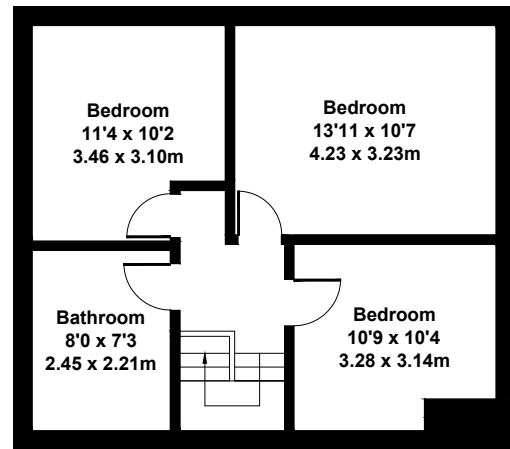

Cottages - Mount Pleasant

Approximate Gross Internal Area
1959 sq ft - 182 sq m

COTTAGE 1 GROUND FLOOR

COTTAGE 1 FIRST FLOOR

COTTAGE 7 GROUND FLOOR

COTTAGE 7 FIRST FLOOR

Not to Scale. Produced by The Plan Portal 2023
For Illustrative Purposes Only.