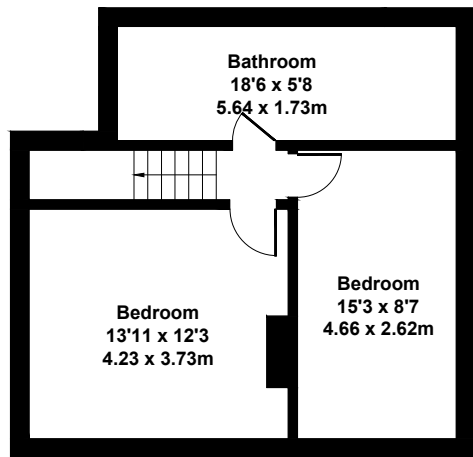

Cottages - Mount Pleasant

Approximate Gross Internal Area
1959 sq ft - 182 sq m

COTTAGE 1 GROUND FLOOR

COTTAGE 1 FIRST FLOOR

COTTAGE 7 GROUND FLOOR

COTTAGE 7 FIRST FLOOR

Not to Scale. Produced by The Plan Portal 2023
For Illustrative Purposes Only.